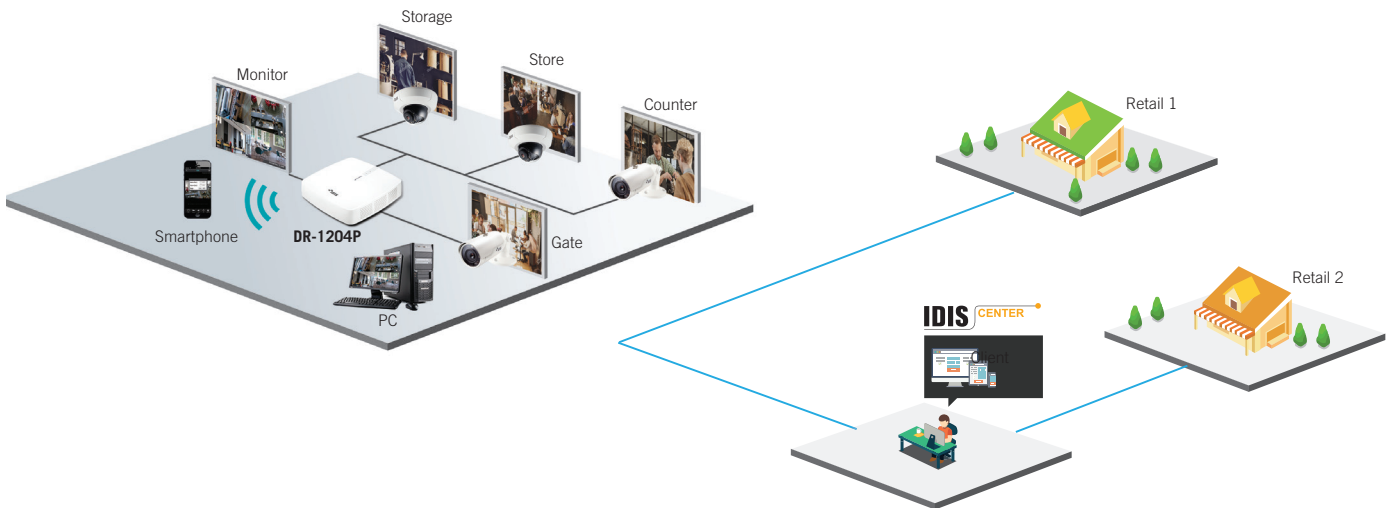

Future-Proof

Easy and Intuitive Surveillance with the Free IDIS Center VMS

See what's happening 24/7 with live view via a smartphone and/or tablet while on the move.

Easily manage multiple locations in one application with IDIS Center's intuitive and user-friendly GUI.

Monitor 4 / 9 / 16 split screens from different camera channels at once.

IDIS CENTER

Instantly save a scene as a still image with Ctrl + S. Then, simply drag and drop the image to an IDIS Center "Play Tab" to view the recorded video starting at the date and time of the saved image file.

Review recorded video with the calendar search / playback / bookmark function.

APPLICATIONS OF THE IDIS DR-1204P

For Small- to Medium-Sized Businesses

With the IDIS DR-1204P NVR, you have a variety of IDIS cameras to select from according to your specific security needs and budget allocation.

Software Solution

IDIS CENTER

IDIS Center is a central management software solution that supports live monitoring, video playback, as well as advanced management tools, including event monitoring, e-maps, and condition monitoring of devices.